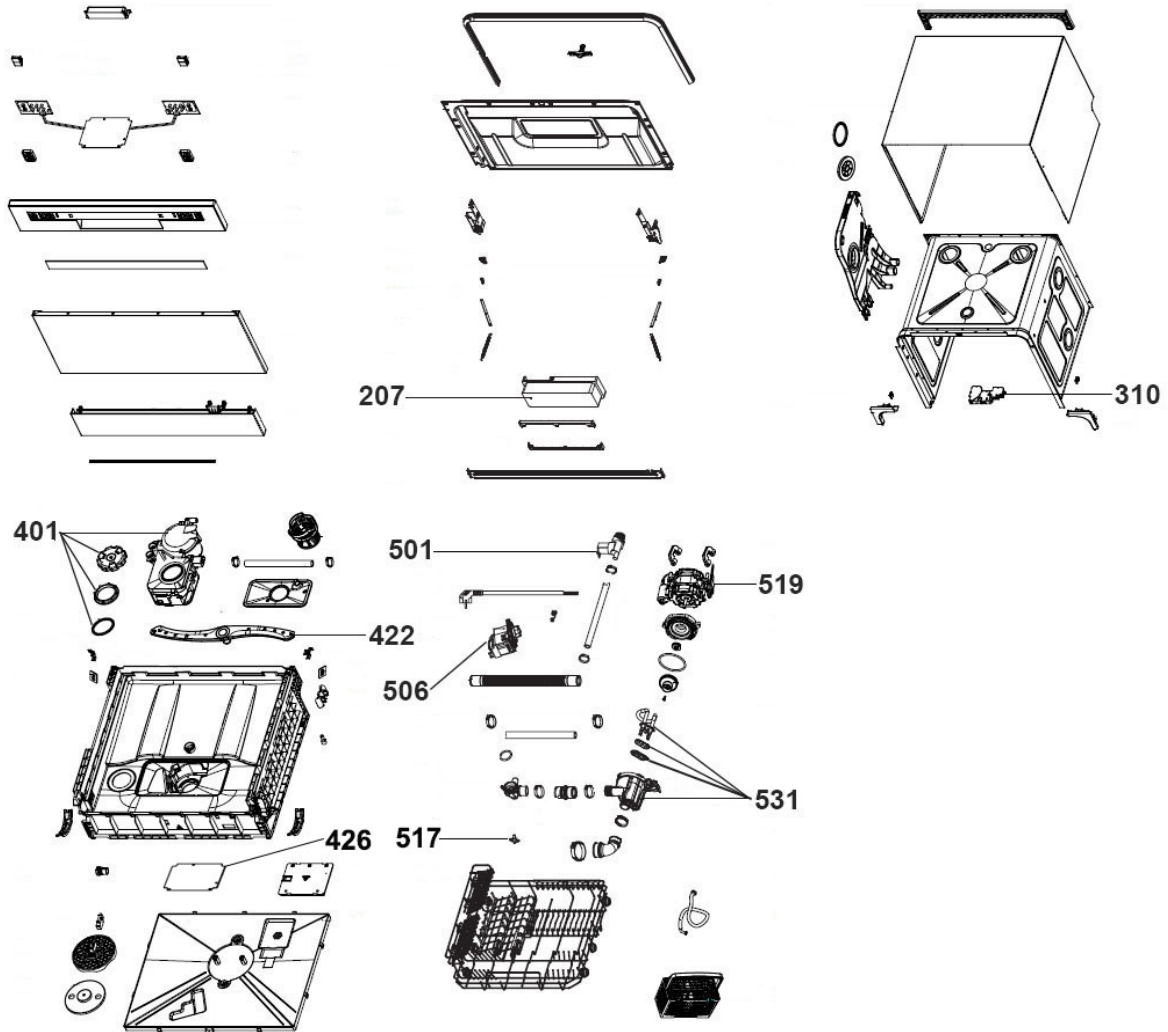

## Parts Information:

### Baridi Compact Tabletop Dishwasher 6 Place Settings, 6 Programmes, Low Noise, 6.5L Cycle, Start Delay - White Model No: DH83

Item	Part No.	Description
207	DH10255	Dispenser
310	DH10256	Door Switch Assembly
401	DH10257	Softener Assembly
422	DH10258	Spray Arm Assembly
426	DH10486	Main Control Board

Item	Part No.	Description
501	DH10259	Inlet Valve
506	DH10260	Drain Pump
517	DH10487	Temperature Sensor
519	DH10261	Induction Pump
531	DH10263	Heating Elements

**NOTE:** It is our policy to continually improve products and as such we reserve the right to alter data, specifications and component parts without prior notice. There may be alternative versions of this product, please contact us should you require this information.