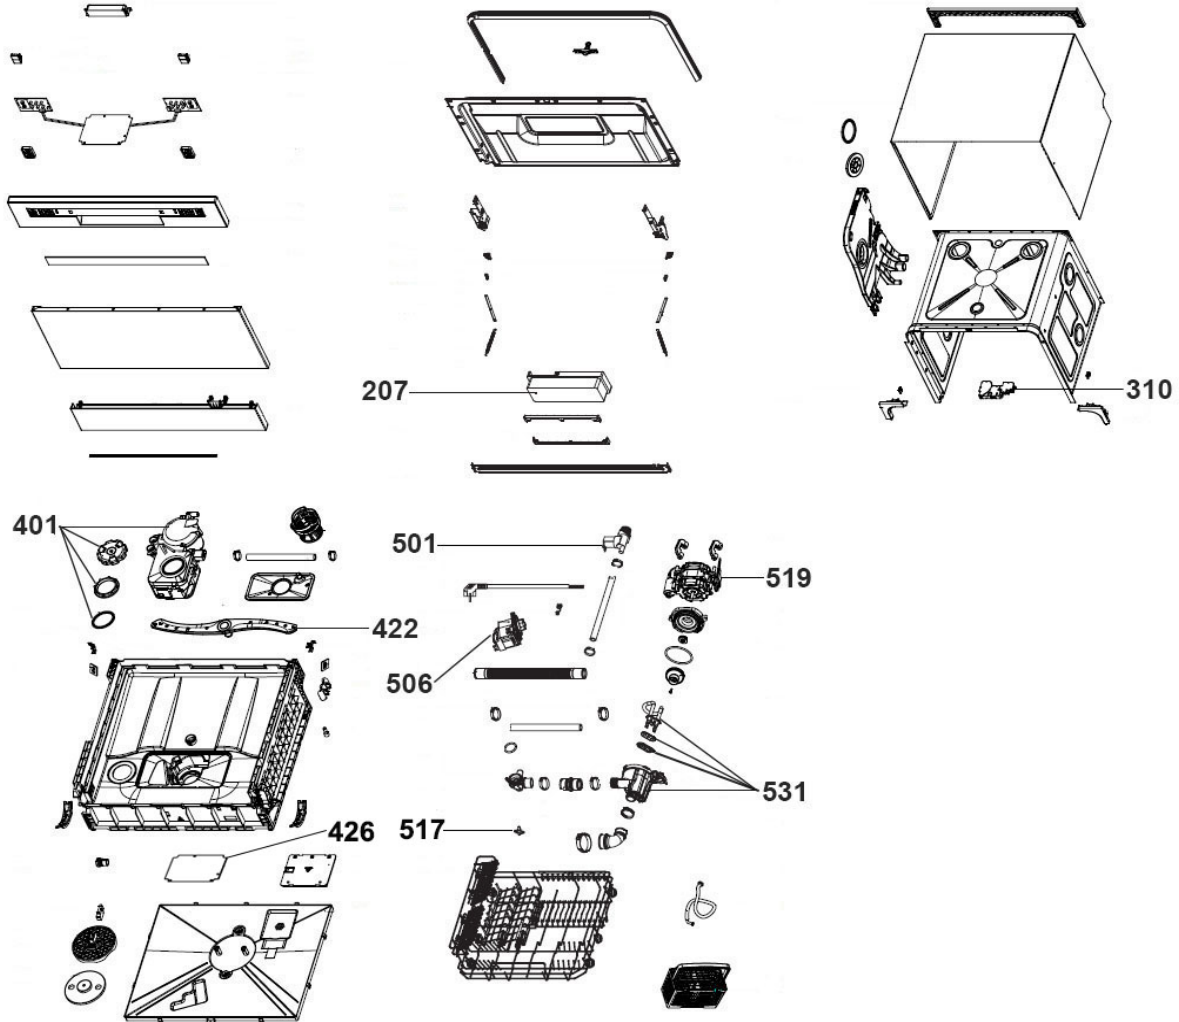

Parts Information:

**Baridi Compact Tabletop  
Dishwasher 6 Place Settings, 6  
Programmes, Low Noise, 6.5L  
Cycle, Start Delay - Silver  
Model No: DH84**

Item	Part No.	Description
207	DH10255	Dispenser
310	DH10256	Door Switch Assembly
401	DH10257	Softener Assembly
422	DH10258	Spray Arm Assembly
426	DH10486	Main Control Board

Item	Part No.	Description
501	DH10259	Inlet Valve
506	DH10260	Drain Pump
517	DH10487	Temperature Sensor
519	DH10261	Induction Pump
531	DH10263	Heating Elements

**NOTE:** It is our policy to continually improve products and as such we reserve the right to alter data, specifications and component parts without prior notice. There may be alternative versions of this product, please contact us should you require this information.