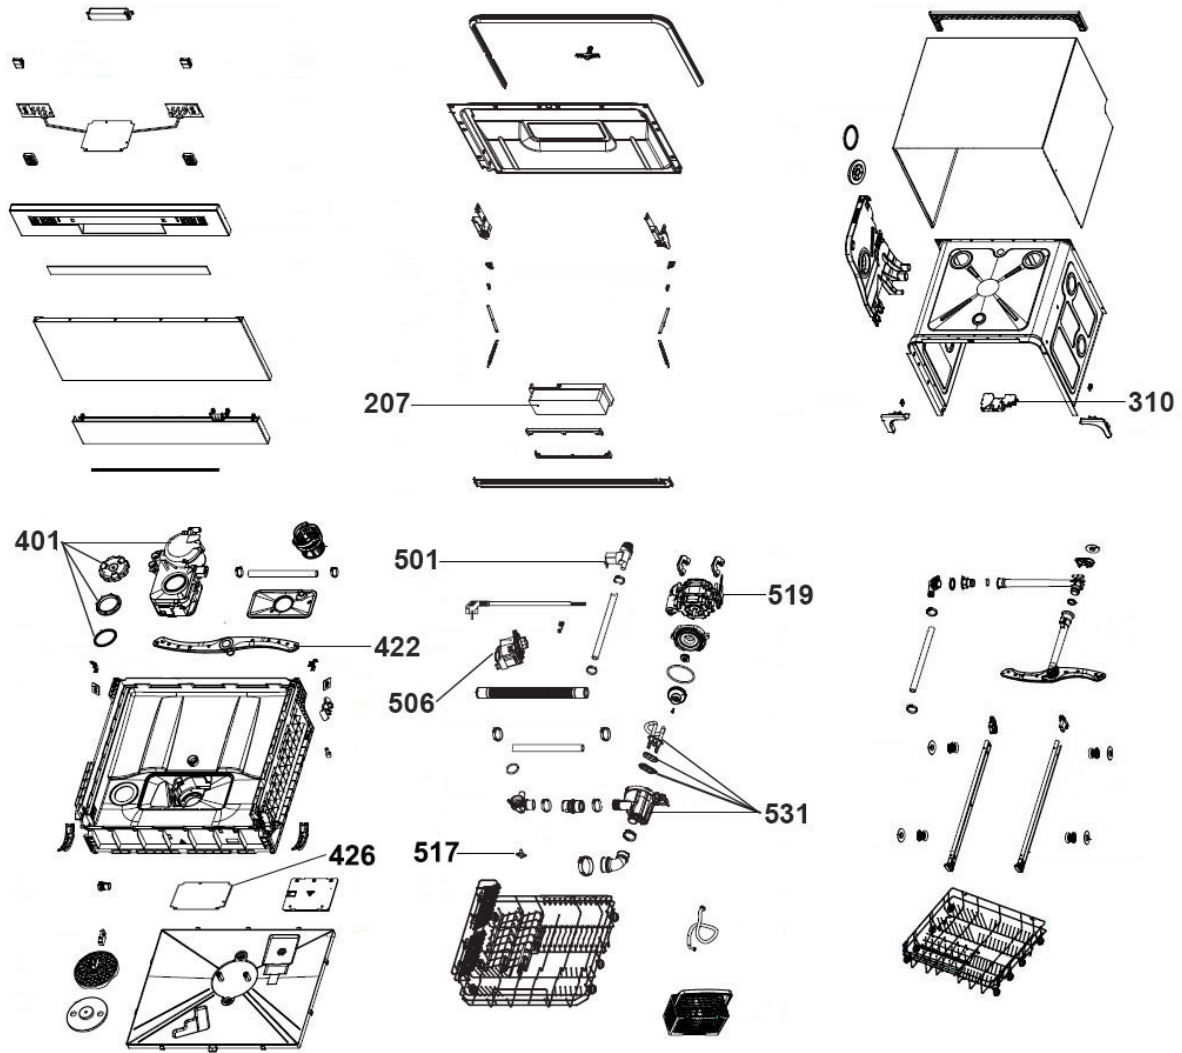

Parts Information: **Baridi Compact
Tabletop Dishwasher 8 Place Settings, 6
Programmes, Low Noise, 8L Cycle, Start
Delay - Silver
Model No: DH87**

Item	Part No.	Description
207	DH10255	Dispenser
310	DH10256	Door Switch Assembly
401	DH10257	Softener Assembly
422	DH10258	Spray Arm Assembly
426	DH10488	Main Control Board

Item	Part No.	Description
501	DH10259	Inlet Valve
506	DH10260	Drain Pump
517	DH10487	Temperature Sensor
519	DH10261	Induction Pump
531	DH10262	Heating Elements

NOTE: It is our policy to continually improve products and as such we reserve the right to alter data, specifications and component parts without prior notice. There may be alternative versions of this product, please contact us should you require this information.