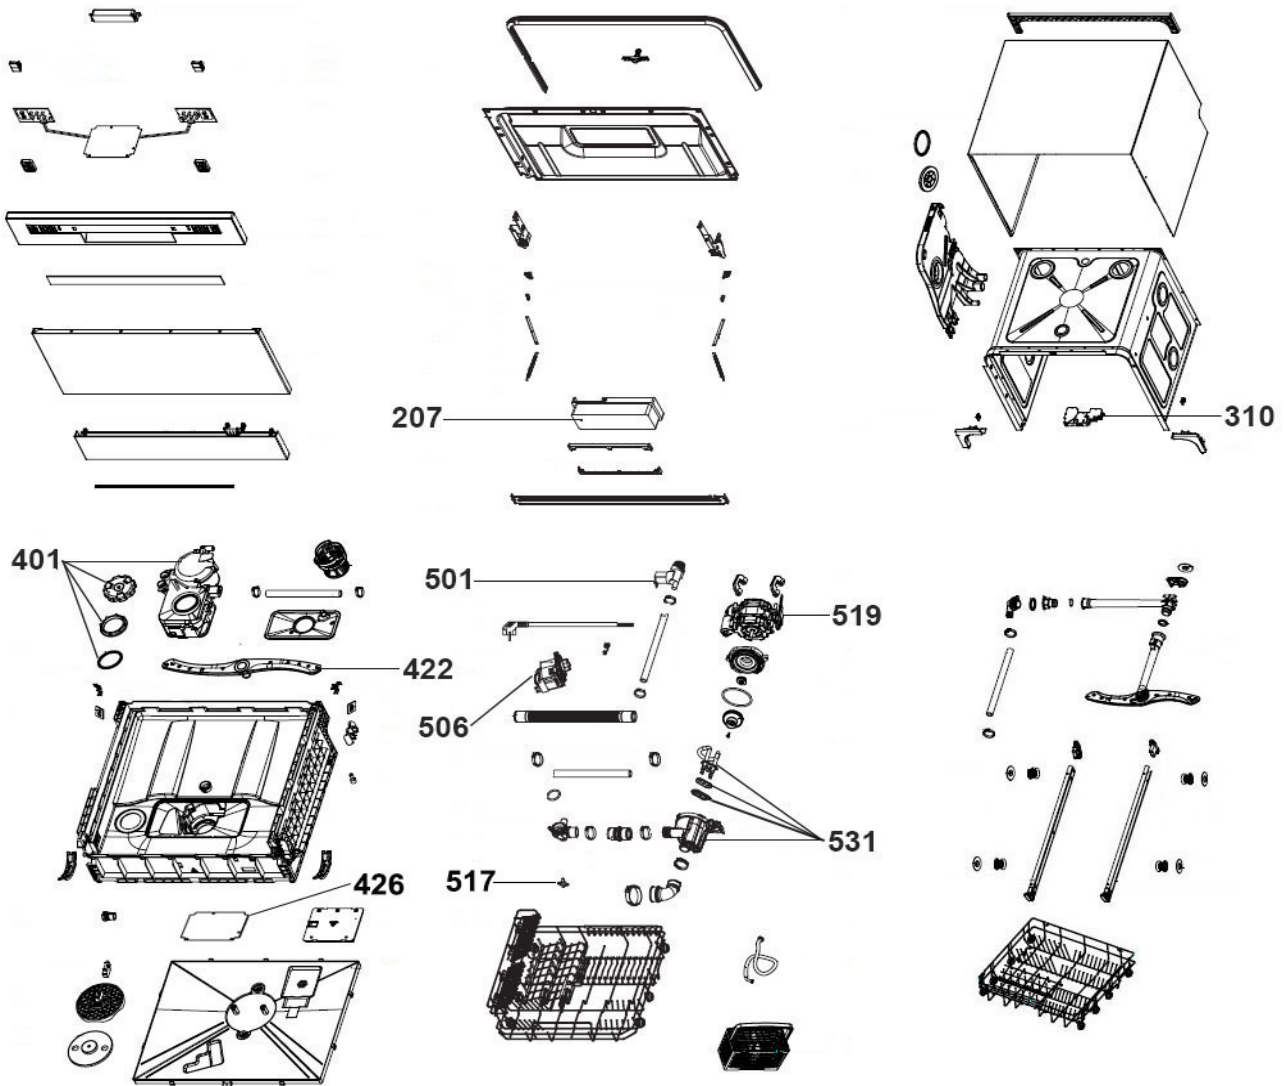

Parts Information: **Baridi Compact
Tabletop Dishwasher 8 Place Settings, 6
Programmes, Low Noise, 8L Cycle, Start
Delay - Black
Model No: DH88**

Item	Part No.	Description
207	DH10255	Dispenser
310	DH10256	Door Switch Assembly
401	DH10257	Softener Assembly
422	DH10258	Spray Arm Assembly
426	DH10488	Main Control Board

Item	Part No.	Description
501	DH10259	Inlet Valve
506	DH10260	Drain Pump
517	DH10487	Temperature Sensor
519	DH10261	Induction Pump
531	DH10262	Heating Elements

NOTE: It is our policy to continually improve products and as such we reserve the right to alter data, specifications and component parts without prior notice. There may be alternative versions of this product, please contact us should you require this information.