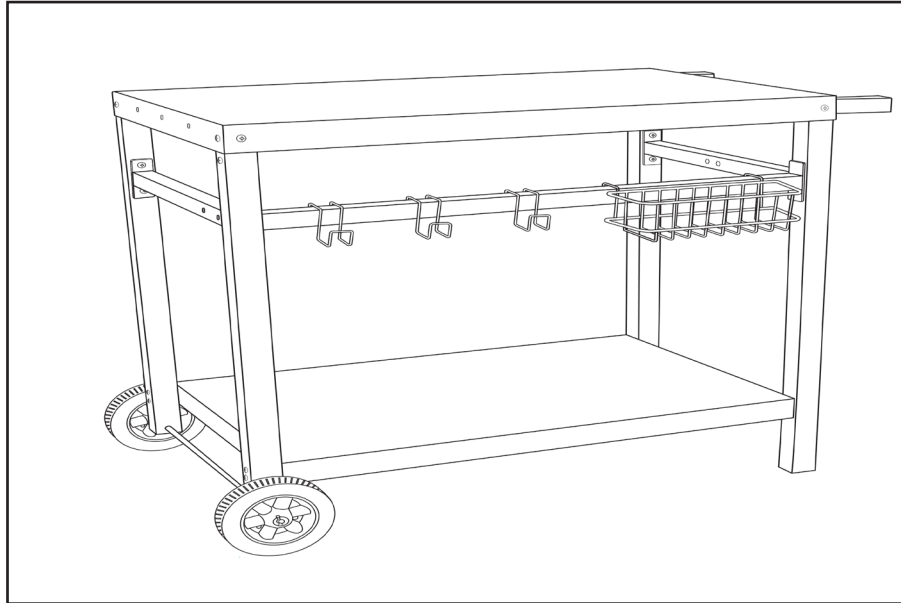

Model No. DG45 DG310

Thank you for purchasing a Dellonda product. Manufactured to a high standard, this product will, if used according to these instructions, and properly maintained, give you years of trouble free performance.