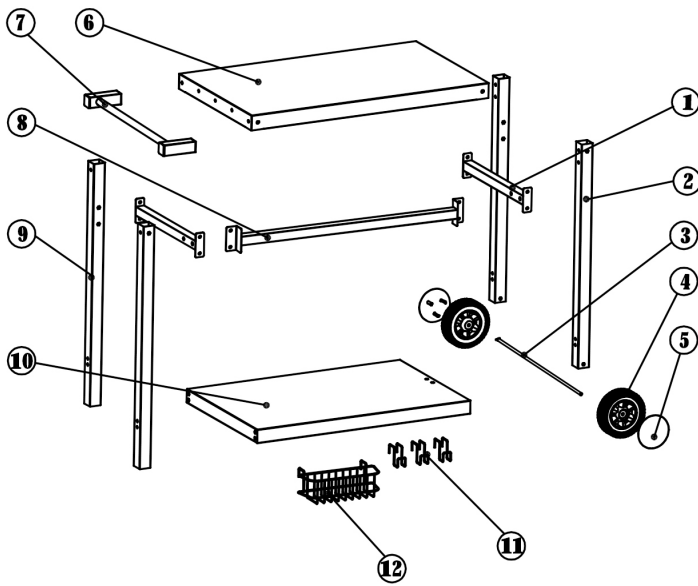

Contents

**DG45
DG310**

1 *2 	2 *2 	3 *1
4 *2 	5 *2 	6 *1
7 *1 	8 *1 	9 *2
10 *1 	11 *3 	12 *1
A M6-50*12 	B M6-12*12 	C *1
D ϕ 10*3 	E M6*2