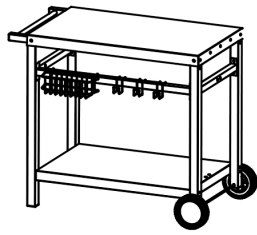

Contents

**DG45
DG310**

1 *2 	2 *2 	3 *1
4 *2 	5 *2 	6 *1
7 *1 	8 *1 	9 *2
10 *1 	11 *3 	12 *1
A M6-50*12 	B M6-12*12 	C *1
D ϕ 10*3 	E M6*2