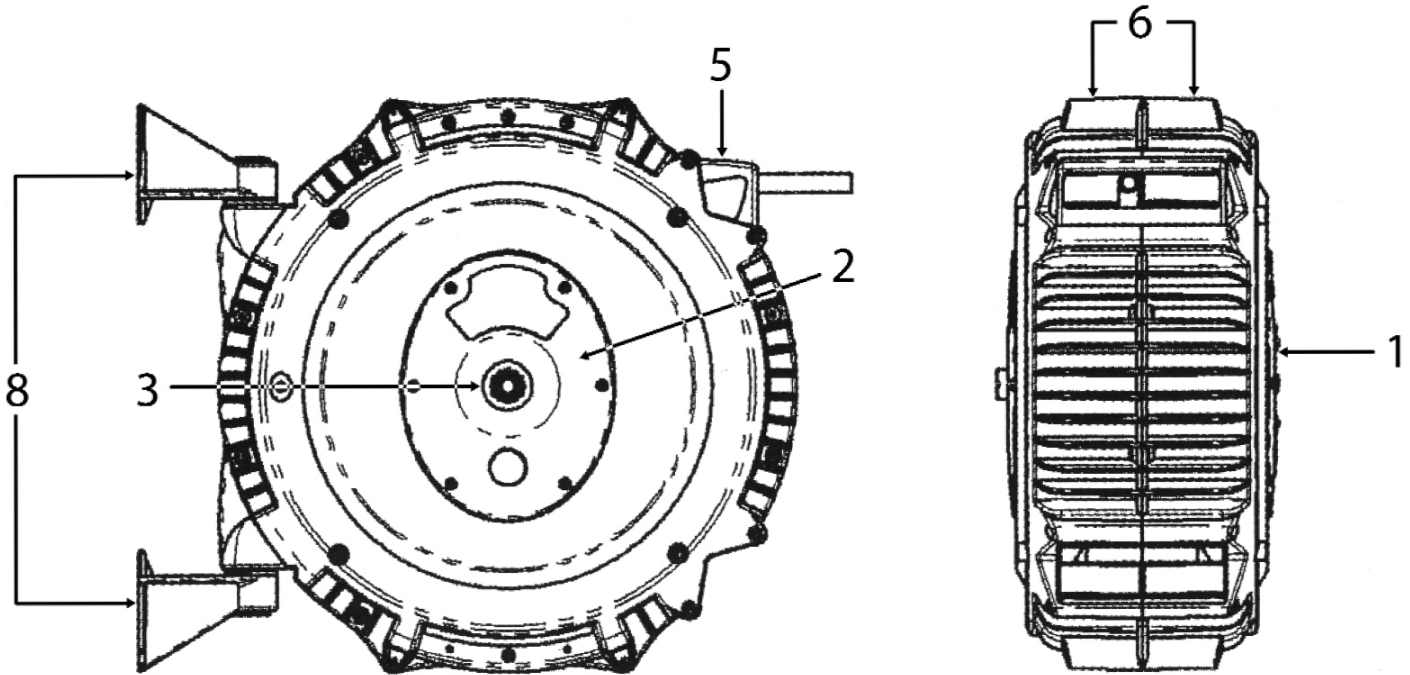

Parts Information:
Retractable Air Hose Reel 15m Ø13mm ID
Rubber Hose
Model No: SA8812

Item	Part No.	Description
1	SA88.V5-01	Tensioning Side Plate Assembly
2	SA88.V5-02	Inlet Side Plate
3	SA8812.03	Swivel Assembly
5	SA88.V5-05	Mouth Guard
6	SA88.V5-06	Outer Casing

Item	Part No.	Description
8	SA88.V5-08	Mounting Bracket
--	SA8812.04	Seals Kit (Not Shown)
--	SA8812.07	Hose Bumper Stop (Not Shown)
--	SA8812.H	Hose Assembly (Not Shown)
--	SA88.V5-09	Drum Spring Assembly (not Shown)