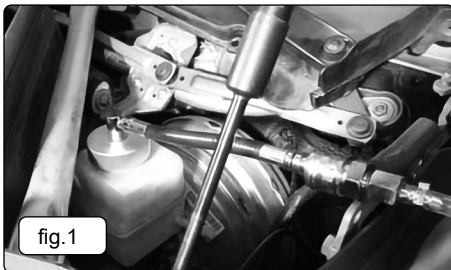

## 4. OPERATION

- 4.1. Remove the master cylinder reservoir cap.
- 4.2. Extract as much of the old brake fluid as possible.
- 4.3. Find a suitable adaptor to connect on the reservoir.
- 4.4. Connect the pressure bleeding tool or machine to the adaptor (fig.1).
- 4.5. Follow the instructions as specified by the pressure bleeding tool or machine manufacturer.
- 4.6. It is recommended to perform a leak test to ensure if the adaptor is tightly and securely connected on the reservoir.
- 4.7. Remove the master cylinder reservoir cap (fig.2).
- 4.8. Expand the arms on the adaptor (fig.3).
- 4.9. Press the adaptor down into the master cylinder reservoir filler neck (fig.4).
- 4.10. Close the arms and rotate the top cover to fix the adaptor (fig.5).