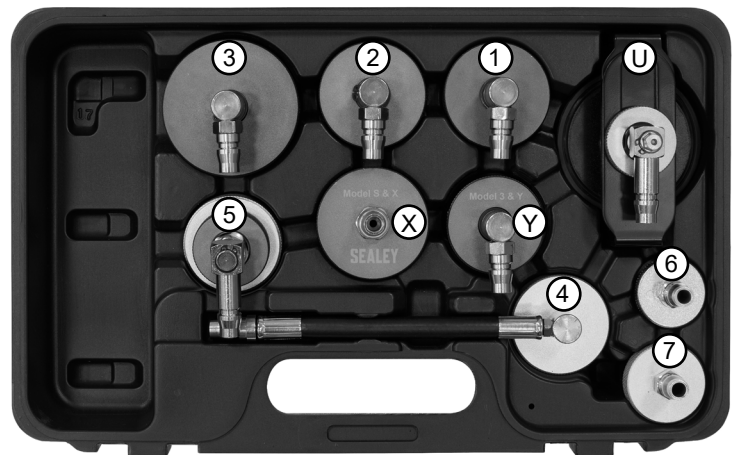

# BRAKE & CLUTCH PRESSURE BLEEDER CAP SET 10PC

MODEL NO: **VS0204D**

Thank you for purchasing a Sealey product. Manufactured to a high standard, this product will, if used according to these instructions, and properly maintained, give you years of trouble free performance.

## 2. INTRODUCTION

Heavy-duty cap set covers most vehicles. Manufactured from aluminium, the caps are suitable for pressure bleeding works that require a 1-2bar/14-30psi pressure range. The set includes two caps that are specially designed for Tesla models S, X, 3 and Y that require a pressure range up to 2.5bar 36psi. The set also includes a universal brake bleeder adaptor with a 90° rotating coupling and height adjustment and can fit cap sizes Ø26–79mm. The universal adaptor is manufactured from EPDM brake fluid-resistant rubber and supports bleeding pressures up to 3.5bar/50psi. Compatible with Sealey brake bleeder models: VS0204, VS0204A, VS0207, VS820, VS821.

## 4. OPERATION

- 4.1. Remove the master cylinder reservoir cap.
- 4.2. Extract as much of the old brake fluid as possible.
- 4.3. Find a suitable adaptor to connect on the reservoir.
- 4.4. Connect the pressure bleeding tool or machine to the adaptor (fig.1).
- 4.5. Follow the instructions as specified by the pressure bleeding tool or machine manufacturer.
- 4.6. It is recommended to perform a leak test to ensure if the adaptor is tightly and securely connected on the reservoir.
- 4.7. Remove the master cylinder reservoir cap (fig.2).
- 4.8. Expand the arms on the adaptor (fig.3).
- 4.9. Press the adaptor down into the master cylinder reservoir filler neck (fig.4).
- 4.10. Close the arms and rotate the top cover to fix the adaptor (fig.5).