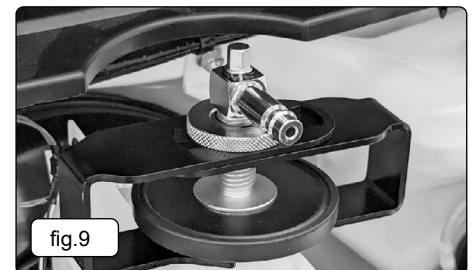

## 4. OPERATION

- 4.1. Remove the master cylinder reservoir cap.
- 4.2. Extract as much of the old brake fluid as possible.
- 4.3. Find a suitable adaptor to connect on the reservoir.
- 4.4. Connect the pressure bleeding tool or machine to the adaptor (fig.1).
- 4.5. Follow the instructions as specified by the pressure bleeding tool or machine manufacturer.
- 4.6. It is recommended to perform a leak test to ensure if the adaptor is tightly and securely connected on the reservoir.
- 4.7. Remove the master cylinder reservoir cap (fig.2).
- 4.8. Expand the arms on the adaptor (fig.3).
- 4.9. Press the adaptor down into the master cylinder reservoir filler neck (fig.4).
- 4.10. Close the arms and rotate the top cover to fix the adaptor (fig.5).

### 4.11. INSTALL THE UNIVERSAL ADAPTER

- 4.12. Adjust the opening of the wings (fig.6).
- 4.13. Fit the adapter on the reservoir (fig.7).
- 4.14. Adjust the top screw and fix the adapter (fig.8).
- 4.15. Make sure the adapter is securely connected before introducing pressure (fig.9).